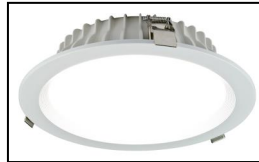

LED Lamps and Fittings
1st August, 2016

20171NLS	13W 3000°K Warm White - Cut-out 90mm - Dimmable (Satin Nic)	4	40	
20172NLS	13W 6500°K Daylight - Cut-out 90mm - Dimmable (Satin Nic)	4	40	
20096NLS	15W 3000°K Warm White - Cut-out 90mm - Dimmable - (White)	4	40	
20097NLS	15W 6500°K Daylight - Cut-out 90mm - Dimmable - (White)	4	40	
20098NLS	15W 3000°K Warm White - Cut-out 90mm - Dimmable (Satin Nic)	4	40	
20099NLS	15W 6500°K Daylight - Cut-out 90mm - Dimmable (Satin Nic)	4	40	
	LED Commercial Down-Light	Inner	Outer	
20077NLS	20W - White Frame - 3000°K WW - 196x63mm, with Flex & Plug	1	10	
20078NLS	20W - White Frame - 4000°K CW - 196x63mm, with Flex & Plug	1	10	
20080NLS	20W - White Frame - 6500°K DL - 196x63mm, with Flex & Plug	1	10	
	Cut-out 170mm - 1800 lms			
20013NLS	30W - White Frame - 3000°K WW - 242x63mm, with Flex & Plug	1	10	
20187NLS	30W - White Frame - 4000°K CW - 242x63mm, with Flex & Plug	1	10	
20074NLS	30W - White Frame - 6500°K DL - 242x63mm, with Flex & Plug	1	10	
	Cut-out 210mm - 2400 lms			
nls Code	LED OYSTERS	Inner	Outer	
20342NLS	18W 30cm LED Oyster 3000°K	1	5	
20343NLS	18W 30cm LED Oyster 4000°K	1	5	
20344NLS	18W 30cm LED Oyster 6500°K	1	5	
20345NLS	28W 40cm LED Oyster 3000°K	1	5	
20346NLS	28W 40cm LED Oyster 4000°K	1	5	
20347NLS	28W 40cm LED Oyster 6500°K	1	5	
	LED Hi-Bay's	Inner	Outer	
	Unique Cooling system- Extra Long life			
20081NLS	150W LED Hi-Bay with Flex & plug (Control Gear only)	1	1	
20082NLS	200W LED Hi-Bay with Flex & plug (Control Gear only)	1	1	
20146NLS	45° Aluminium Reflector (To suit above fittings)	1	1	
20147NLS	120° Aluminium Reflector (To suit above fittings)	1	1	
	2 Years Warranty